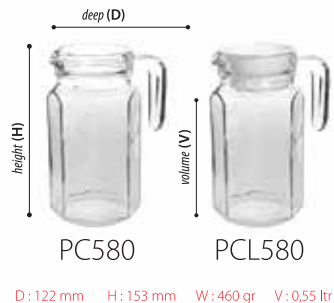

H W D
178 mm x 178 mm x 84 mm

BLS24/10-10GB

H W D
178 mm x 178 mm x 101 mm

TS106/6-1GB

H W D
71 mm x 126 mm x 86 mm

FMS1006/3-1WP

H W D
154 mm x 278 mm x 102 mm

FMS809/3-1WP

H W D
150 mm x 284 mm x 98 mm

BS930/7-2GB

H W D
204 mm x 324 mm x 104 mm

ICS706/6-1GB

H W D
80 mm x 266 mm x 184 mm

FTS10066-1GB

H W D
135 mm x 240 mm x 160 mm

FCS01/3-3GB

H W D
175 mm x 175 mm x 95 mm

FCLS01/6-6GB

H W D
180 mm x 180 mm x 101 mm

Pitchers & Jars Collection

PITCHERS

Lids Color :

Sets :

- PCL506/1GB, PCL506/3-2GB
- PCL520/1GB, PCL520/3-2GB
- PCL806/1GB, PCL806/3-2GB
- PCL820/1GB, PCL820/3-2GB
- PCL827/1GB, PCL827/3-2GB
- PCL864/1GB, PCL864/3-2GB
- PCL1006/5-2GB, PCL1006/5M-2GB
- PCL1120/5-2GB, PCL1120/5M-2GB
- PCL1127/5-2GB, PCL1127/5M-2GB
- PCL1164/5-2GB, PCL1164/5M-2GB

PITCHERS

- Sets :
- PCLS580/1GB, PCLS580/3-2GB
 - PCLS880/1GB, PCLS880/3-2GB
 - PCLS881/1GB, PCLS881/3-2GB
 - PCLS882/1GB, PCLS882/3-2GB
 - PCLS1180/5-2GB, PCLS1180/5M-2GB
 - PCLS1181/5-2GB, PCLS1181/5M-2GB
 - PCLS1182/5-2GB, PCLS1182/5M-2GB